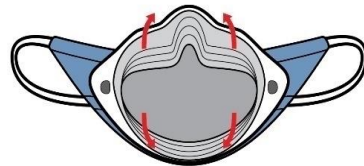

Reusable SKUs

SafetyPack/CR/01 SafetyPack/CR/02				
Spot Buy	Tier I	Tier II	Tier III	
Spot Purchase	3mo contract (Min order 2,000 kits)	6mo contract (Min order 3,000 kits)	1yr contract (Min order 5,000 kits)	
Suggestion: 600 filters per kit				

SAFETY PACK | REUSABLE MASK WITH FILTERS

Easy to use concept

SNAP IN: Filter self registers into the soft shell by attaching with two snaps

FLIP OUT: To adjust fit, simply flip out the top layer of the seal for larger sizes