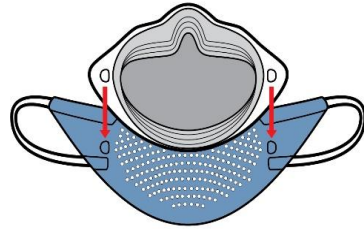

+ Suggested 600 filters per kit

Availability

Tier Structure

Disposable SKUs

SafetyPack/CPD/01 SafetyPack/PD/01 SafetyPack/CD/02				
Spot Buy	Tier I	Tier II	Tier III	
Spot Purchase	3mo contract (Min avg 100K/month)	6mo contract (Min avg 100K/month)	1yr contract (Min avg 100K/month)	

SAFETY PACK | REUSABLE MASK WITH FILTERS

Easy to use concept

SNAP IN: Filter self registers into the soft shell by attaching with two snaps

FLIP OUT: To adjust fit, simply flip out the top layer of the seal for larger sizes