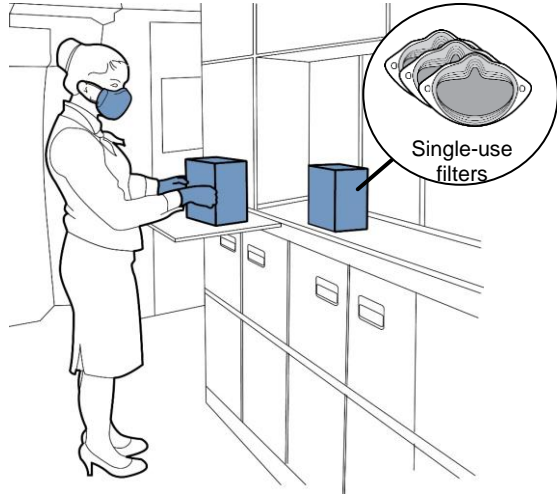

+ Suggested 600 filters per kit

Availability

Tier Structure

Disposable SKUs

SafetyPack/CPD/01 SafetyPack/PD/01 SafetyPack/CD/02				
Spot Buy	Tier I	Tier II	Tier III	
Spot Purchase	3mo contract (Min avg 100K/month)	6mo contract (Min avg 100K/month)	1yr contract (Min avg 100K/month)	

SAFETY PACK | REUSABLE MASK WITH FILTERS

Easy to use concept

SNAP IN: Filter self registers into the soft shell by attaching with two snaps

FLIP OUT: To adjust fit, simply flip out the top layer of the seal for larger sizes