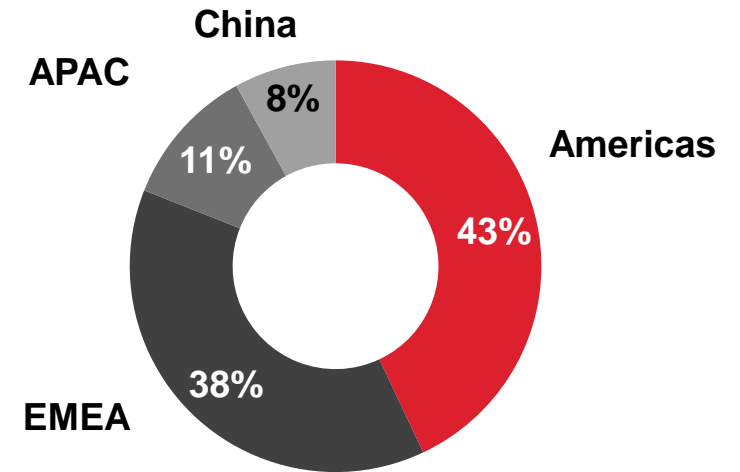

GLOBAL CUSTOMER BASE

Built on Leading Brands

- ✓ Trusted brands protecting 500M+ workers globally
- ✓ #1 and #2 positions in key safety segments
- ✓ Investing in technology for performance, comfort, and fit

BROADEST "HEAD TO TOE" SAFETY PORTFOLIO