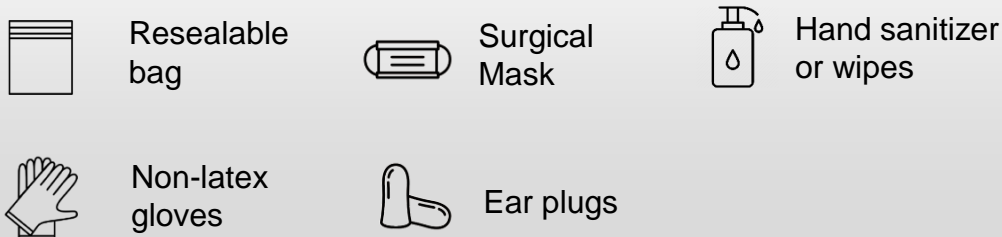

Option 2: Potential to supply individual PPE within long term contract

Includes